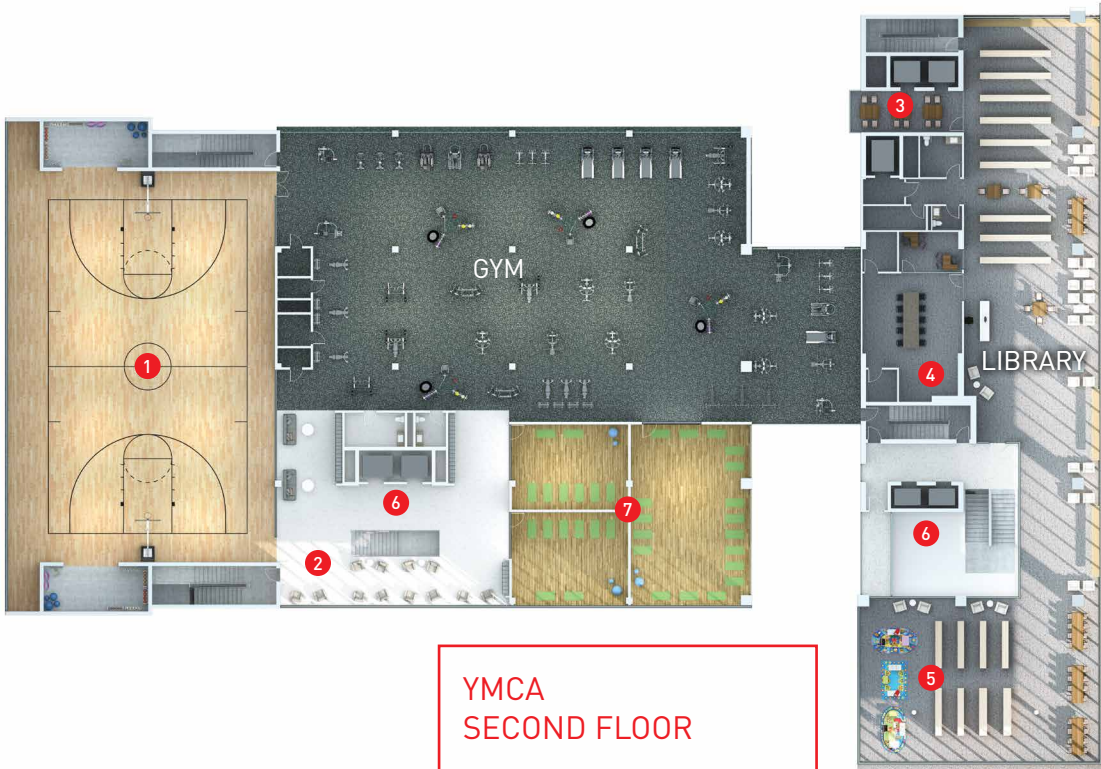

## YMCA GROUND FLOOR

- 1 Training Pool
- 2 Steam Rooms
- 3 Whirlpools
- 4 Men's Change Room
- 5 Women's Change Room
- 6 Family Change Room
- 7 Reception
- 8 Elevator Lobby
- 9 Daycare
- 10 Children's Play Area

# MIND

At Transit City, the possibilities of what you can do are endless. Your suite isn't the only thing you'll enjoy once you move in. In your building, you can find a games room complete with a golf and sports simulator screen to practice your swing, a party room for birthdays and celebrations, and an extensive outdoor amenity space designed by Claude Cormier just outside your front door. You'll also be given a membership to the brand new, state-of-the-art YMCA, which is only a few steps away; helping you stick to your fitness routine in 100,000 sq. ft. of space\*. This flagship location also includes childcare and aquatic facilities. Next door, you'll have access to the 20,000 sq. ft. multi-level library; giving you a chance to pick up some good reads for your daily commute. With access to both the YMCA and library, you'll have countless ways to honour your mind and body at Transit City.

## YMCA SECOND FLOOR

- 1 Basketball Court
- 2 Social Lounge
- 3 Study Room
- 4 Work Room
- 5 Children's Area
- 6 Elevators
- 7 Yoga Studios

## TRANSIT CITY AMENITIES

- 1 Kitchenette/Bar
- 2 Lounge
- 3 Golf & Sports Simulator
- 4 BBQ Area