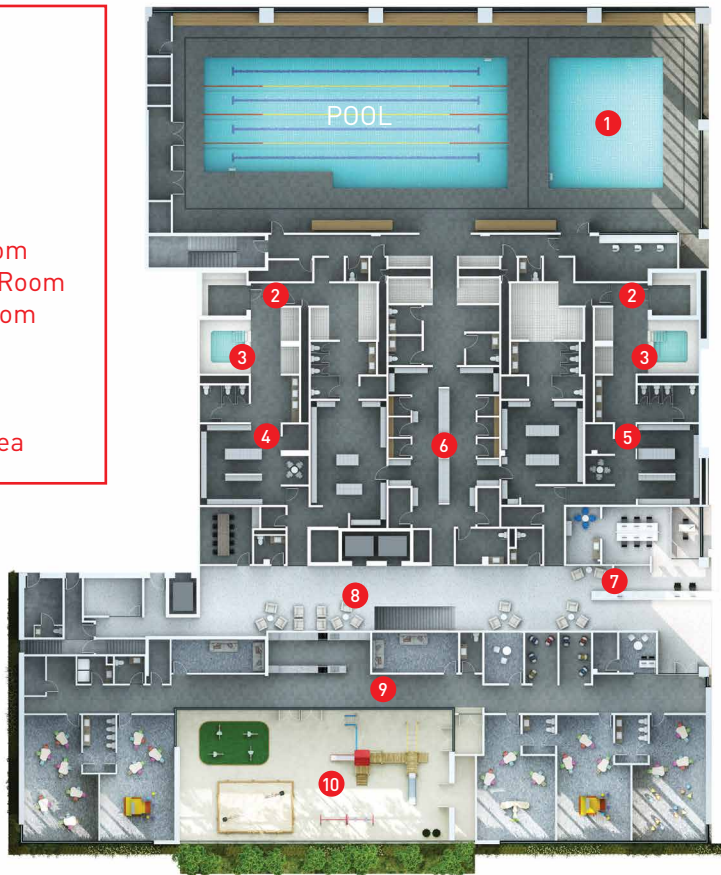

## YMCA GROUND FLOOR

- 1 Training Pool
- 2 Steam Rooms
- 3 Whirlpools
- 4 Men's Change Room
- 5 Women's Change Room
- 6 Family Change Room
- 7 Reception
- 8 Elevator Lobby
- 9 Daycare
- 10 Children's Play Area

# MIND

At Transit City, the possibilities of what you can do are endless. Your suite isn't the only thing you'll enjoy once you move in. In your building, you can find a games room complete with a golf and sports simulator screen to practice your swing, a party room for birthdays and celebrations, and an extensive outdoor amenity space designed by Claude Cormier just outside your front door. You'll also be given a membership to the brand new, state-of-the-art YMCA, which is only a few steps away; helping you stick to your fitness routine in 100,000 sq. ft. of space\*. This flagship location also includes childcare and aquatic facilities. Next door, you'll have access to the 20,000 sq. ft. multi-level library; giving you a chance to pick up some good reads for your daily commute. With access to both the YMCA and library, you'll have countless ways to honour your mind and body at Transit City.

## YMCA SECOND FLOOR

- 1 Basketball Court
- 2 Social Lounge
- 3 Study Room
- 4 Work Room
- 5 Children's Area
- 6 Elevators
- 7 Yoga Studios

## TRANSIT CITY AMENITIES

- 1 Kitchenette/Bar
- 2 Lounge
- 3 Golf & Sports Simulator
- 4 BBQ Area